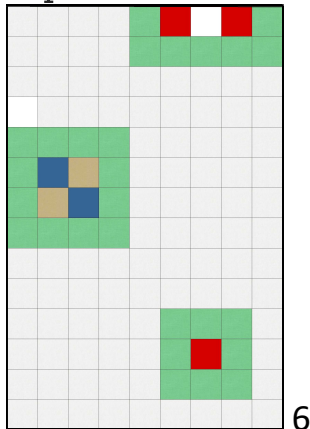

## Quilts for Kids Correction Page

Georgie Giraffe- Section 6 on the Layout page is incorrect. (It is a repeat of section3) Here is the correct layout for that section.

Scrappy Garden – Section 4 circled should be a colored square, not background. Also note that the layout picture is slightly different than the full picture of the quilt. This error is because we wanted the quilt to fit exactly on 24 panels. (there are just five squares across on sections 6,12,18,24)